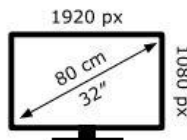

27 kWh/1000h

ABCDEF**G**
HDR
40 kWh/1000h