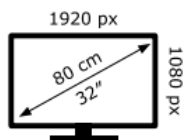

Energy Label for Customers in
England, Scotland and Wales

LG Electronics 32LQ63006LA

27 kWh/1000h

ABCDEF**G**
HDR
40 kWh/1000h

2019/2013

Energy Label for Customers in
Republic of Ireland and
Northern Ireland