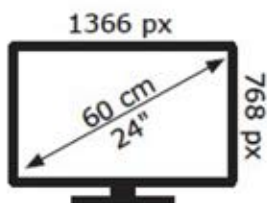

ENERGY

JVC

LT-24CA120

22 kWh/1000h

ABCDE **F** G

22 kWh/1000h

2019/2013

50644168