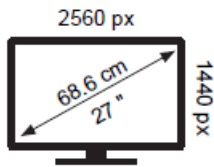

ENERG ⚡

BenQ

EX2710Q

30 kWh/1000h

ABCDEF **G**
HDR
 49 kWh/1000h

2019/2013

ENERG ⚡

BenQ