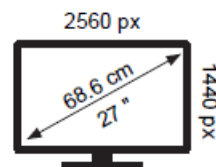

30 kWh/1000h

ABCDEF **G**
HDR
49 kWh/1000h