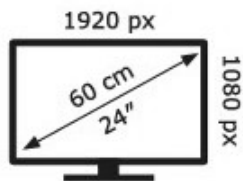

PHILIPS

241E1SCA

22 kWh/1000h

2019/2013

PHILIPS

241E1SCA

22 kWh/1000h

2019/2013