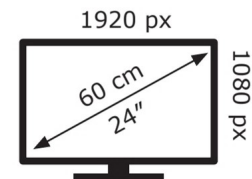

PHILIPS

241E1SCA

22 kWh/1000h

2019/2013

PHILIPS

241E1SCA

22 kWh/1000h

2019/2013