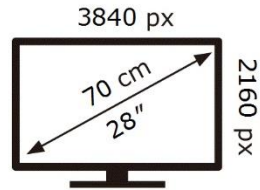

ENERG ⚡

SAMSUNG

U28R550UQR

32 kWh/1000h

ABCDEF **G**

40 kWh/1000h

2019/2013