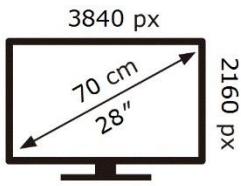

ENERG ⚡

SAMSUNG

U28R550UQR

32 kWh/1000h

ABCDEF **G**

40 kWh/1000h

2019/2013

BN68-11632A-00