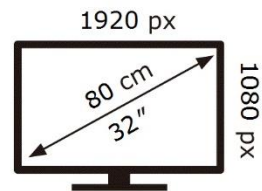

ENERG ⚡

SAMSUNG

C32R500FHR

32 kWh/1000h

2019/2013

BN68-11632A-00

ENERG ⚡

SAMSUNG

C32R500FHR

32 kWh/1000h

2019/2013