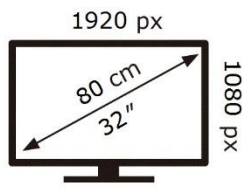

**ENERG** ⚡

SAMSUNG

C32R500FHR

**32** kWh/1000h

2019/2013

BN68-11632A-00

**ENERG** ⚡

SAMSUNG