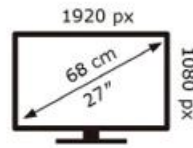

ENERG

SAMSUNG

C27R500FHP

21 kWh/1000h

2019/2013

ENERG

SAMSUNG

C27R500FHP

21 kWh/1000h

2019/2013