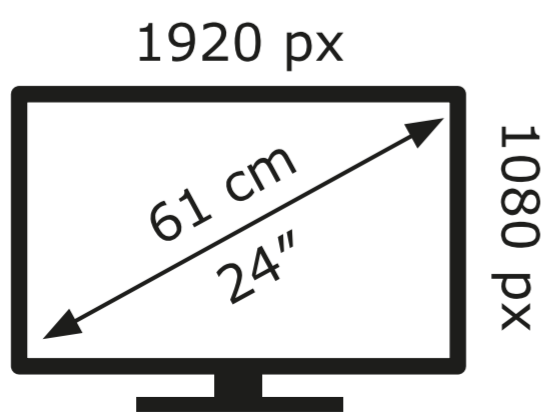

BenQ

GW2480T

**15** kWh/1000h

2019/2013

BenQ

GW2480T

**15** kWh/1000h

2019/2013