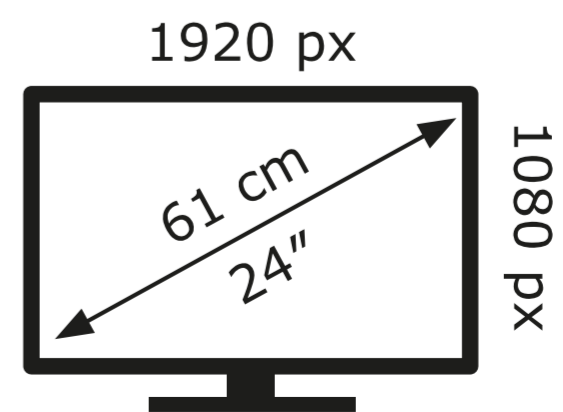

BenQ

GW2480T

**15** kWh/1000h

2019/2013

BenQ

GW2480T

**15** kWh/1000h

2019/2013