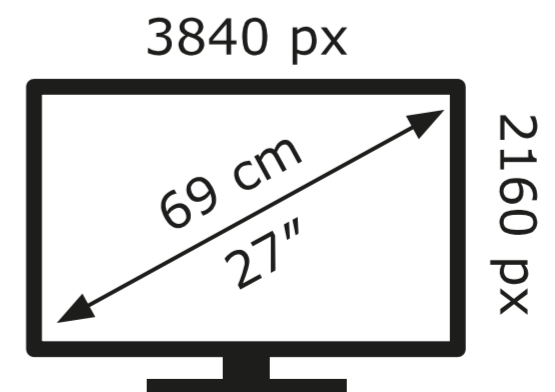

BenQ

PD2700U

27 kWh/1000h

ABCDEF**G**

31 kWh/1000h

2019/2013

BenQ

PD2700U

27 kWh/1000h

ABCDEF**G**

31 kWh/1000h

2019/2013